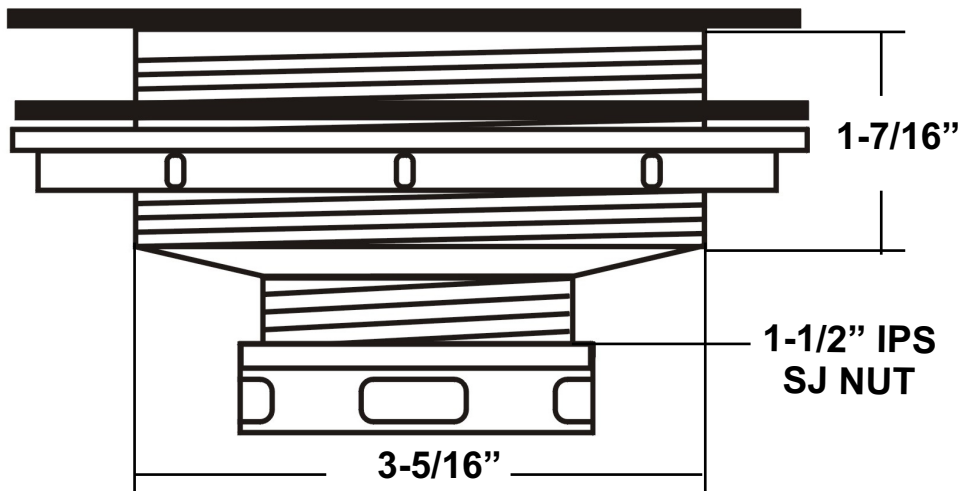

TBD

TRIM BY DESIGN

Premium Design of Trim and Accessories
for the Kitchen and Bath

TBD160 POST STYLE BASKET STRAINER

TRIM BY DESIGN, INC.
1026 S. GERHART AVE
COMMERCE, CA 90022

TBD160 POST STYLE BASKET STRAINER
RUBBER STOPPER, BRASS NUTS
MAX SINK THICKNESS 1"
MADE OF BRASS