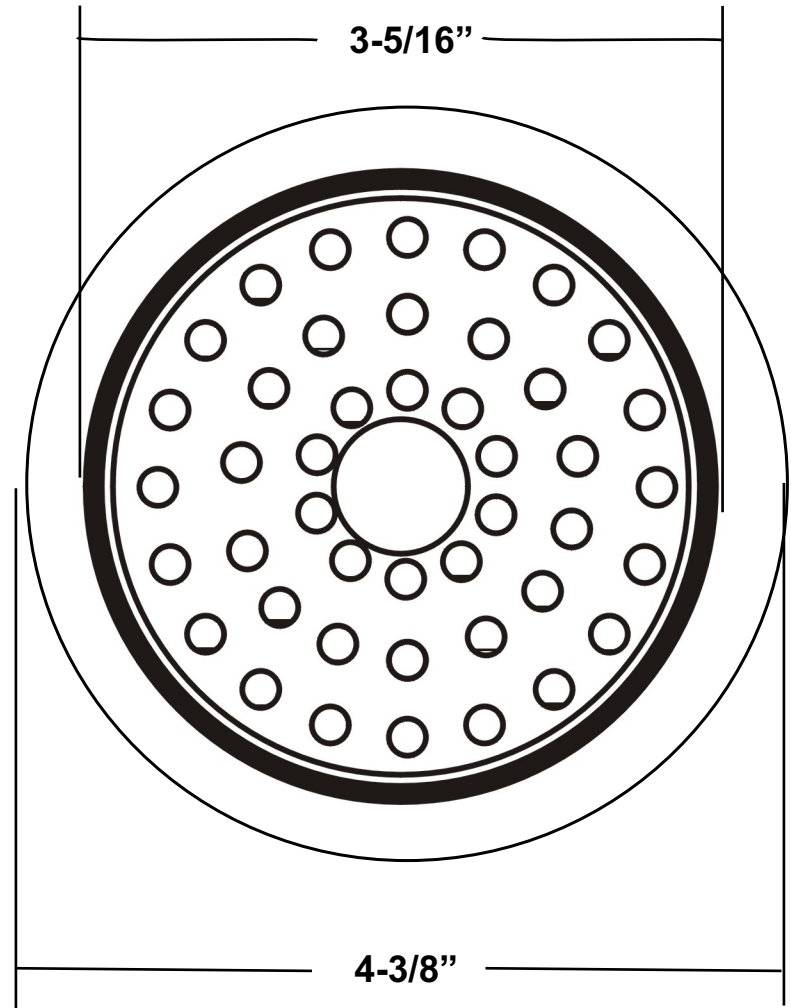

TBD

TRIM BY DESIGN

Premium Design of Trim and Accessories
for the Kitchen and Bath

TBD160 POST STYLE BASKET STRAINER

TRIM BY DESIGN, INC.
1026 S. GERHART AVE
COMMERCE, CA 90022

TBD160 POST STYLE BASKET STRAINER
RUBBER STOPPER, BRASS NUTS
MAX SINK THICKNESS 1"
MADE OF BRASS