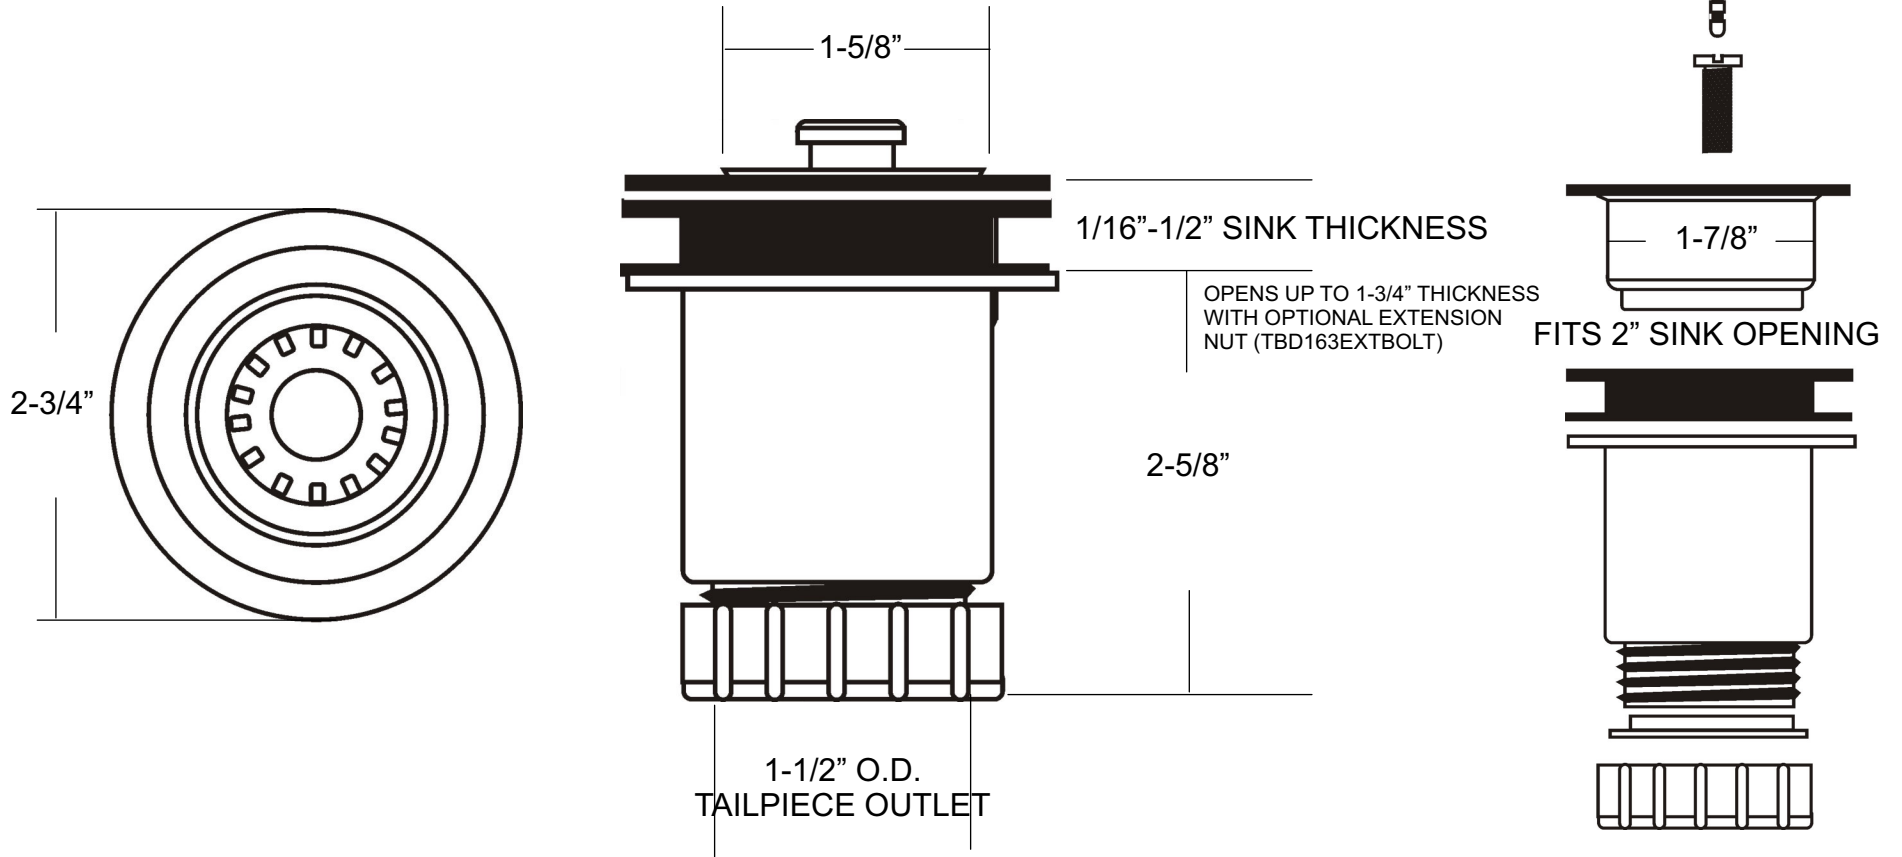

TBD

TRIM BY DESIGN

Premium Design of Trim and Accessories
for the Kitchen and Bath

TBD172 BAR / PREP SINK STRAINER

TRIM BY DESIGN, INC.
1026 S. GERHART AVE
COMMERCE, CA 90022

TBD172 BAR / PREP SINK STRAINER
SPRING LOADED CENTER POST BASKET
SEALS WATER IN SINK