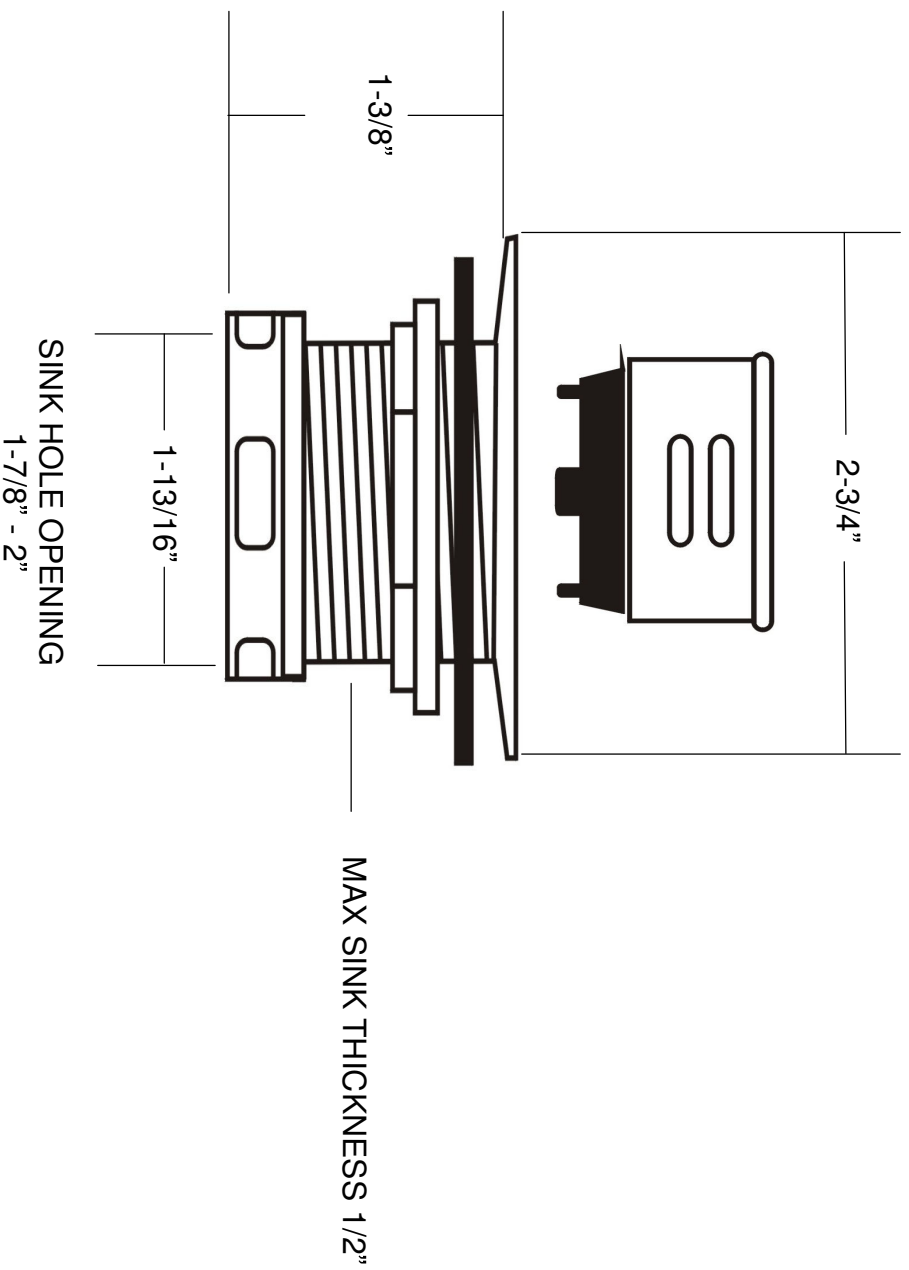

**TBD171  
MIDGET DUO BASKET STRAINER**

TRIM BY DESIGN, INC.

1026 S. GERHART AVE

COMMERCE, CA 90022

TBD171 MIDGET DUO BASKET STRAINER

MADE OF BRASS