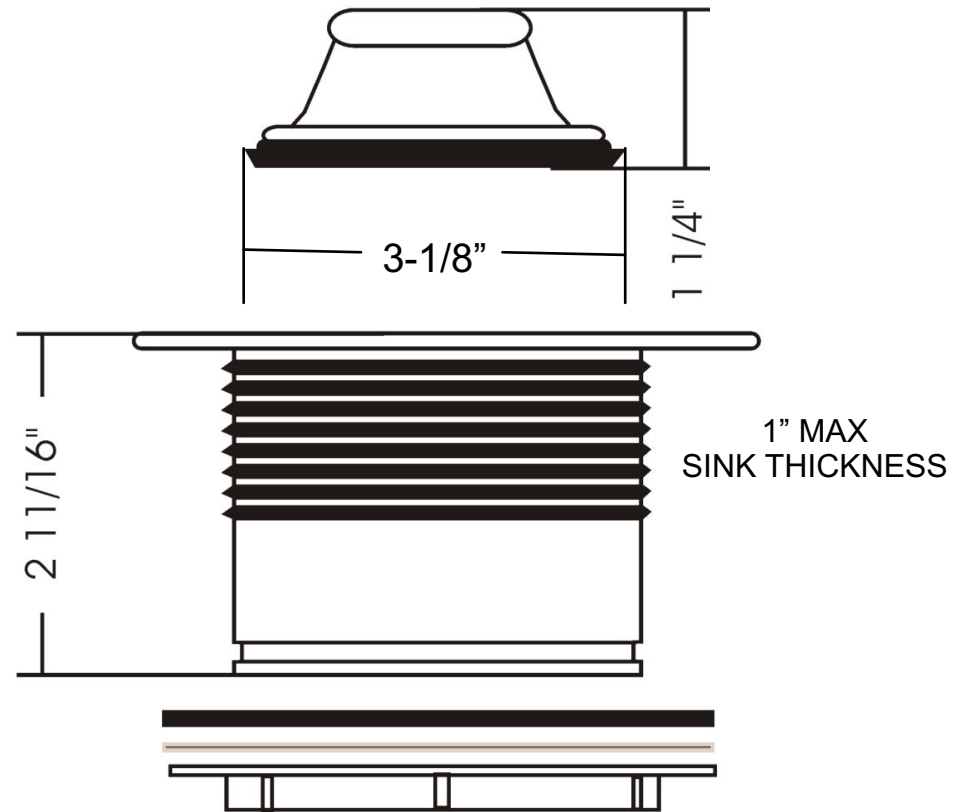

TBD

TRIM BY DESIGN

Premium Design of Trim and Accessories
for the Kitchen and Bath

TBD146 GARBAGE DISPOSER FLANGE FITS WASTE KING E-Z MOUNT MODELS

TRIM BY DESIGN, INC.
1026 S. GERHART AVE
COMMERCE, CA 90022

TBD146 GARBAGE DISPOSER FLANGE
FITS WASTE KING E-Z MOUNT MODELS
MADE OF BRASS