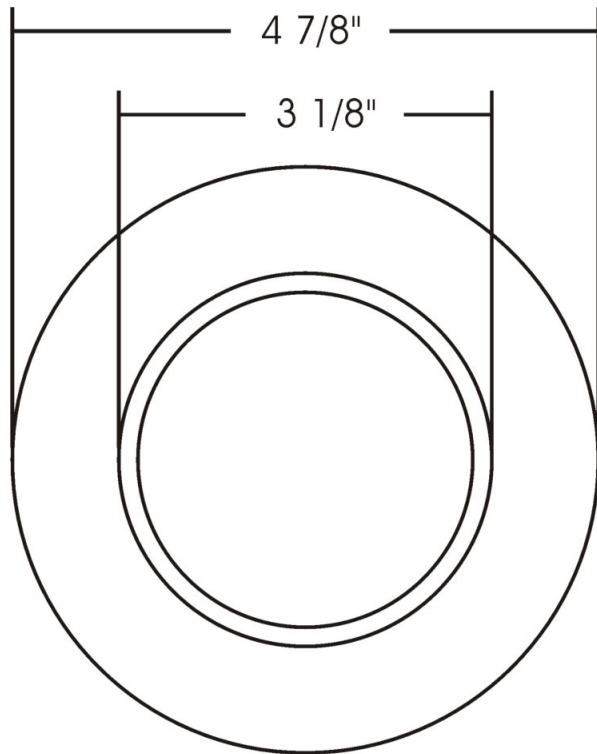

TBD

TRIM BY DESIGN

Premium Design of Trim and Accessories
for the Kitchen and Bath

TBD146 GARBAGE DISPOSER FLANGE FITS WASTE KING E-Z MOUNT MODELS

TRIM BY DESIGN, INC.
1026 S. GERHART AVE
COMMERCE, CA 90022

TBD146 GARBAGE DISPOSER FLANGE
FITS WASTE KING E-Z MOUNT MODELS
MADE OF BRASS