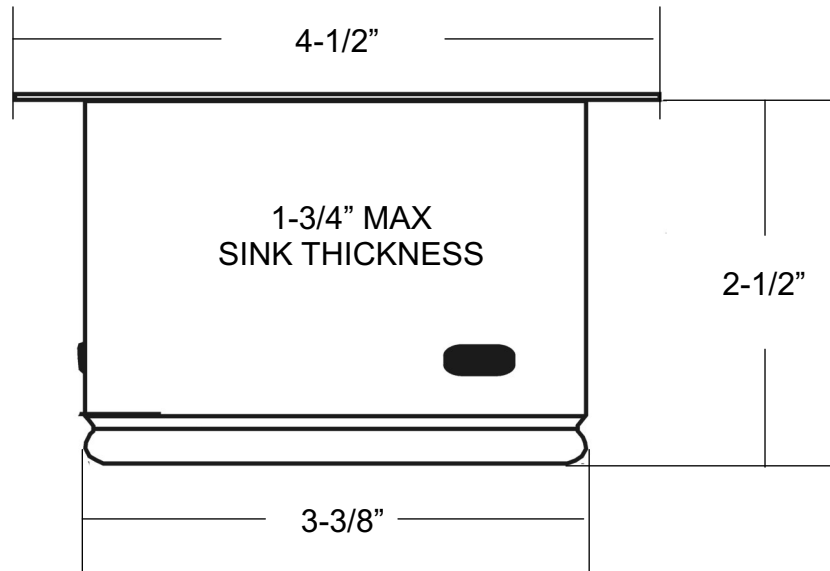

### TBD144 EXTENDED GARBAGE DISPOSER FLANGE FITS WASTE KING 3 BOLT MODELS

TRIM BY DESIGN, INC.

1026 S. GERHART AVE

COMMERCE, CA 90022

TBD144 EXTENDED GARBAGE DISPOSER FLANGE

FITS WASTE KING 3 BOLT MODELS

MADE OF BRASS