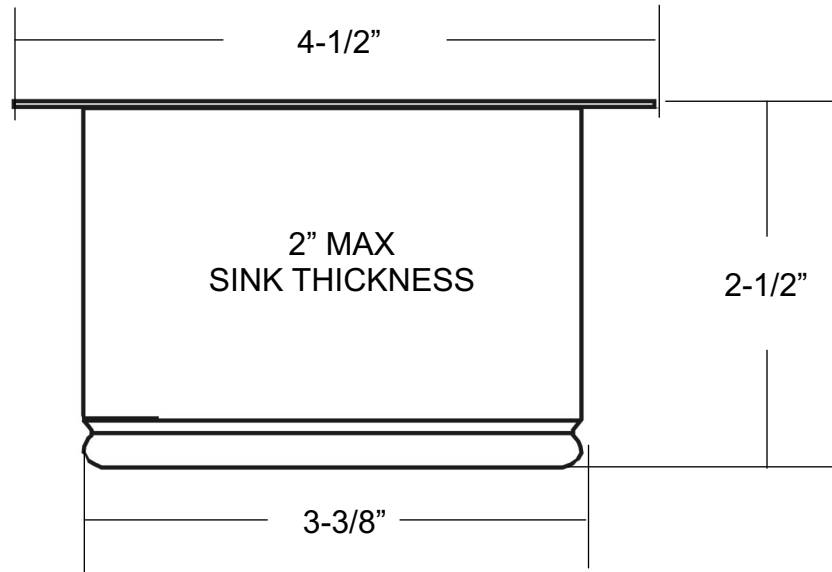

### TBD143 EXTENDED GARBAGE DISPOSER FLANGE FITS IN-SINK-ERATOR MODELS

TRIM BY DESIGN, INC.

1026 S. GERHART AVE

COMMERCE, CA 90022

TBD143 EXTENDED GARBAGE DISPOSER FLANGE

FITS IN-SINK-ERATOR MODELS

MADE OF BRASS