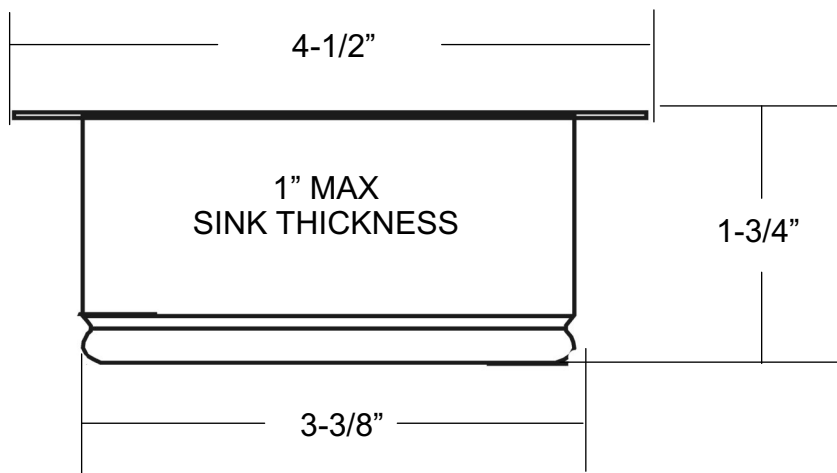

Premium Design of Trim and Accessories
for the Kitchen and Bath

TBD142 GARBAGE DISPOSER FLANGE & STOPPER KIT FITS IN-SINK-ERATOR MODELS

TRIM BY DESIGN, INC.
1026 S. GERHART AVE
COMMERCE, CA 90022

TBD142 GARBAGE DISPOSER FLANGE & STOPPER KIT
FITS IN-SINK-ERATOR MODELS
MADE OF BRASS