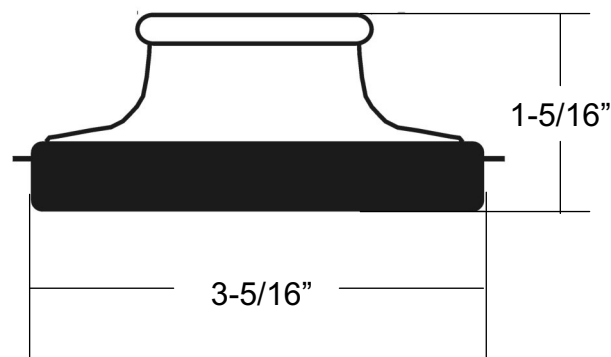

Premium Design of Trim and Accessories
for the Kitchen and Bath

TBD142 GARBAGE DISPOSER FLANGE & STOPPER KIT FITS IN-SINK-ERATOR MODELS

TRIM BY DESIGN, INC.
1026 S. GERHART AVE
COMMERCE, CA 90022

TBD142 GARBAGE DISPOSER FLANGE & STOPPER KIT
FITS IN-SINK-ERATOR MODELS
MADE OF BRASS