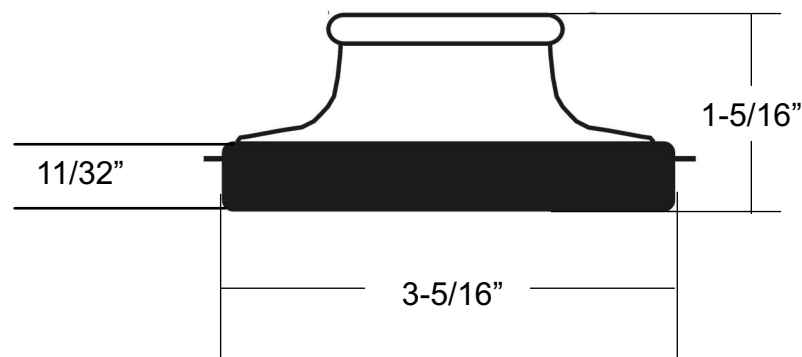

### TBD141 GARBAGE DISPOSER STOPPER FITS IN-SINK-ERATOR MODELS

TRIM BY DESIGN, INC.  
1026 S. GERHART AVE  
COMMERCE, CA 90022

TBD141 GARBAGE DISPOSER STOPPER  
FITS IN-SINK-ERATOR MODELS  
MADE OF BRASS