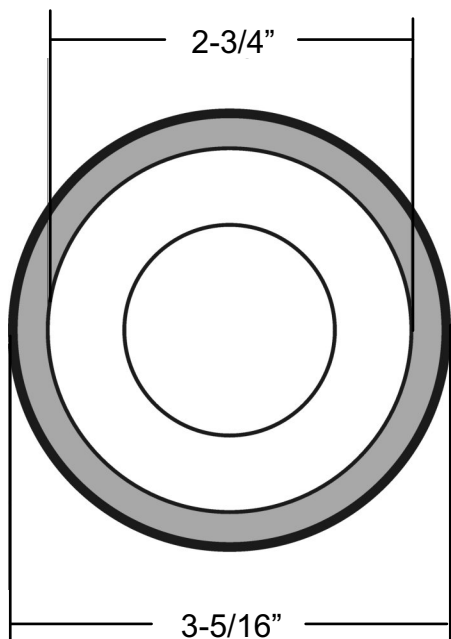

### TBD141 GARBAGE DISPOSER STOPPER FITS IN-SINK-ERATOR MODELS

TRIM BY DESIGN, INC.  
1026 S. GERHART AVE  
COMMERCE, CA 90022

TBD141 GARBAGE DISPOSER STOPPER  
FITS IN-SINK-ERATOR MODELS  
MADE OF BRASS