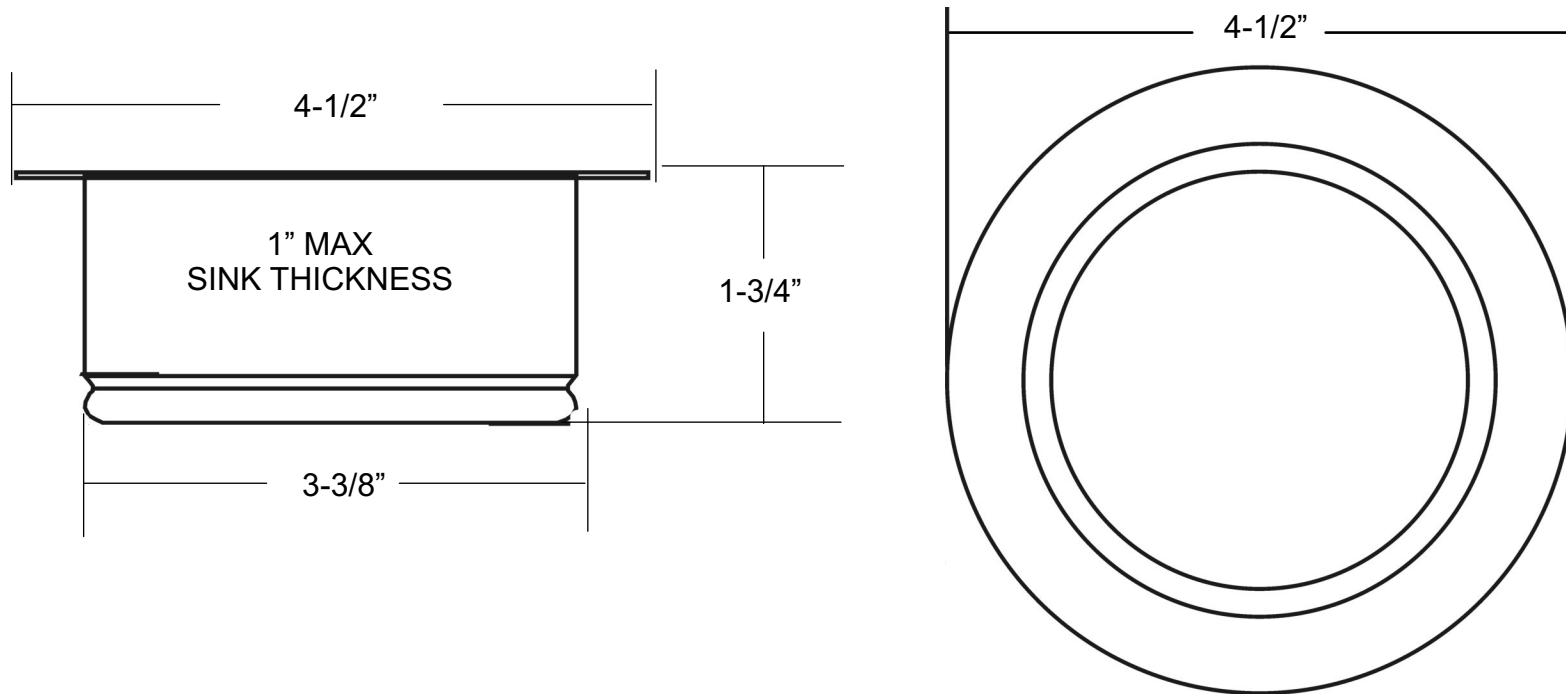

Premium Design of Trim and Accessories
for the Kitchen and Bath

**TBD140
GARBAGE DISPOSER FLANGE
FITS IN-SINK-ERATOR MODELS**

TRIM BY DESIGN, INC.
1026 S. GERHART AVE
COMMERCE, CA 90022

TBD140 GARBAGE DISPOSER FLANGE
FITS IN-SINK-ERATOR MODELS
MADE OF BRASS