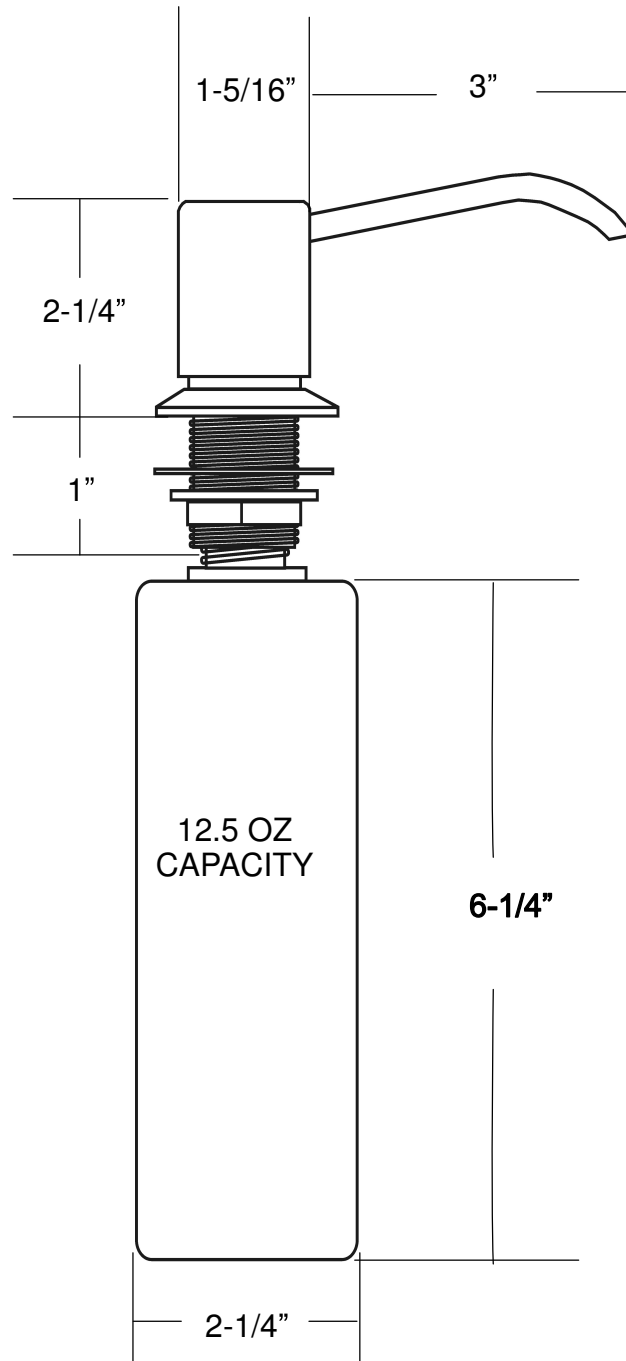

TBD

TRIM BY DESIGN

Premium Design of Trim and Accessories
for the Kitchen and Bath

TBD131 SOAP & LOTION DISPENSER

TRIM BY DESIGN, INC.
1026 S. GERHART AVE
COMMERCE, CA 90022

TBD131 SOAP & LOTION DISPENSER
3" SPOUT LENGTH
MADE OF BRASS