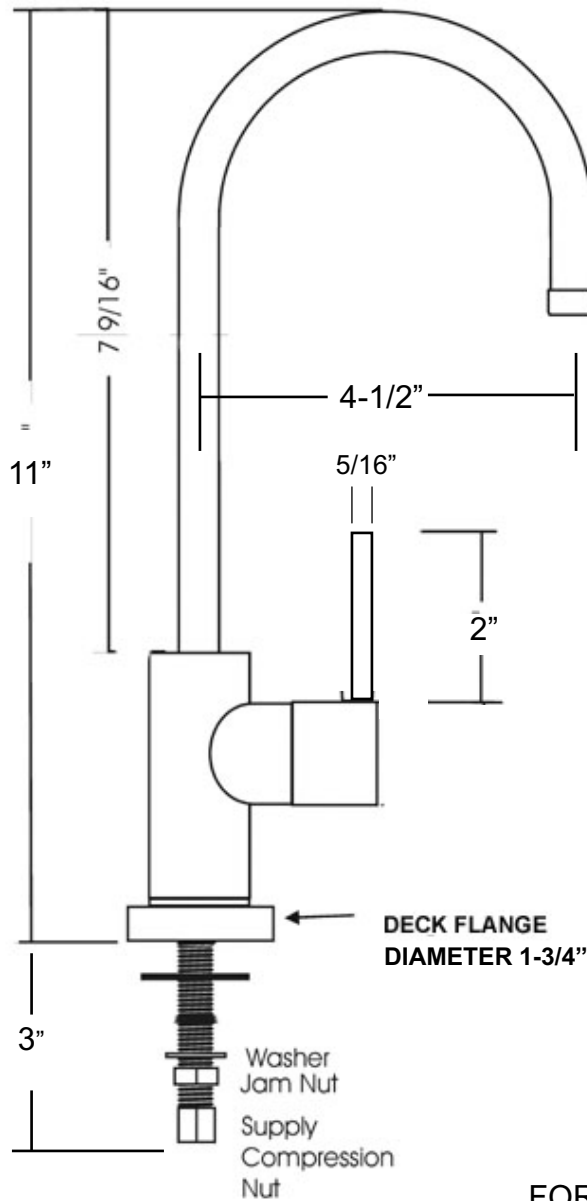

TBD

TRIM BY DESIGN

Premium Design of Trim and Accessories
for the Kitchen and Bath

TBD123C WATER DISPENSER FAUCET

FOR COLD WATER USE ONLY

TRIM BY DESIGN, INC.
1026 S. GERHART AVE
COMMERCE, CA 90022

TBD123C WATER DISPENSER FAUCET
1/4 TURN CERAMIC DISC CARTRIDGE
MADE OF LEAD FREE BRASS
MAXIMUM WORKING PRESSURE 125 P.S.I.